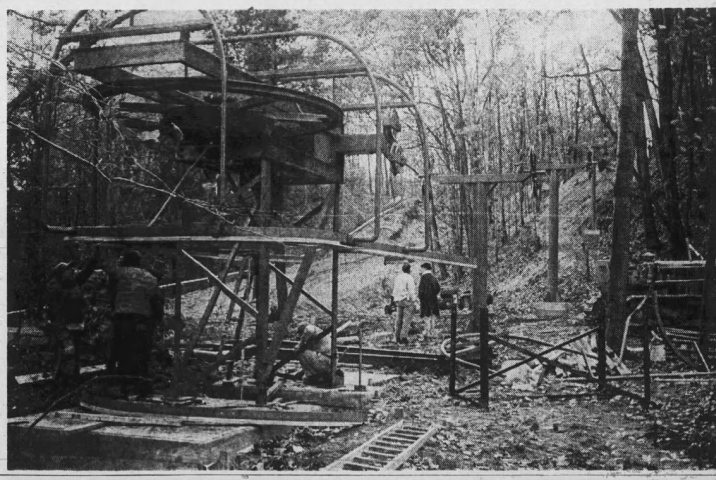

NEW ALLEGAN COUNTY SKI AREA: Michigan's newest winter sports area, Carousel Mountain, is rapidly taking shape in the heavily-wooded Lake Michigan dune country between Holland and Saugatuck in Allegan county. Photos show work in progress on the year-around lodge building (top) and the double chair bar lift (below). Other facilities for skiers will include two T-bar lifts and several rope tows, a snow machine and floodlighted slopes for night skiing. Owners Norman Archer and Donald Martin also are planning a 25-unit apartment building, swimming pool, tennis court and golf course for the development.